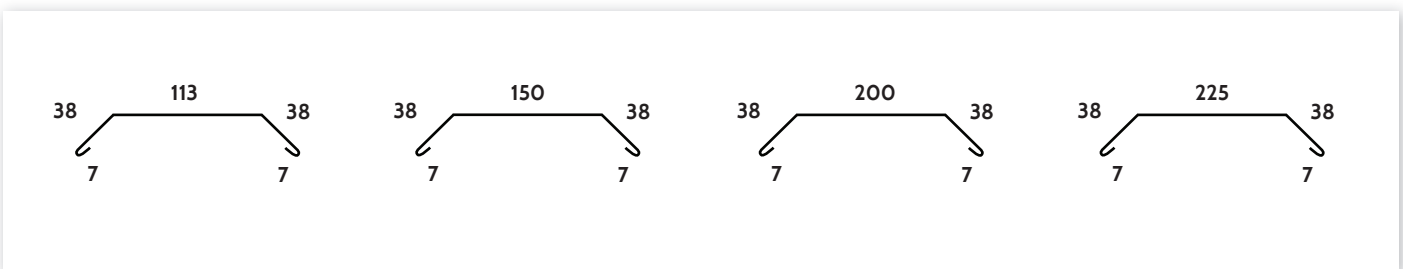

Double Sided