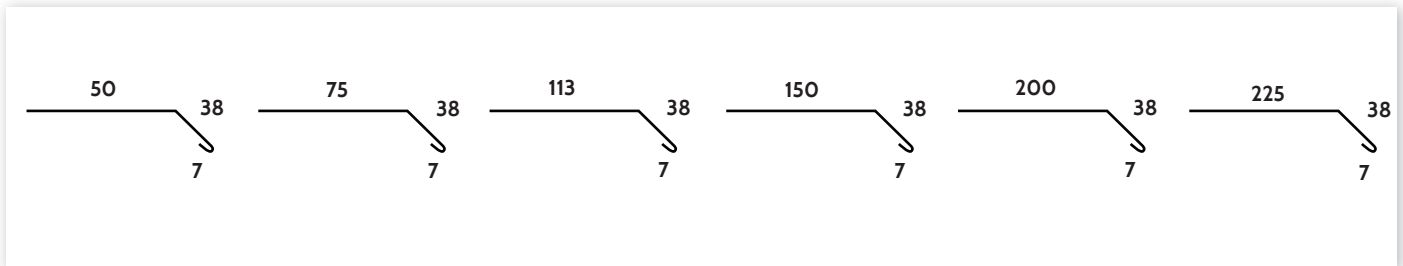

# Antcaps

Queensland Sheet Metal ant capping comes in stock lengths of 1.8 metres in Galvanised. Colorbond® and Zinalume® are available upon request. With a choice of Single Sided, Double Sided or Bribie Ant Capping, you can be sure to find a suitable capping for your needs.

Single Sided

Double Sided

Bribie

External Corner

## Single Sided

## Double Sided