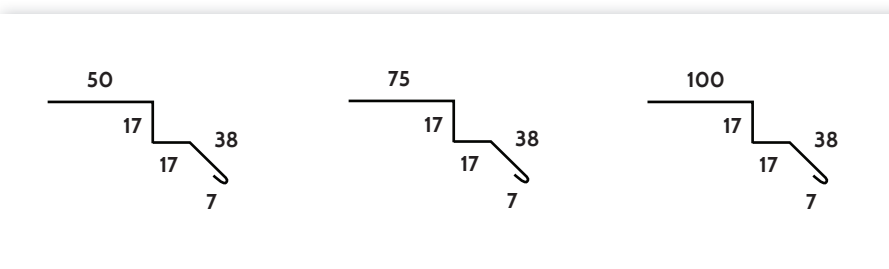

Bribie Island