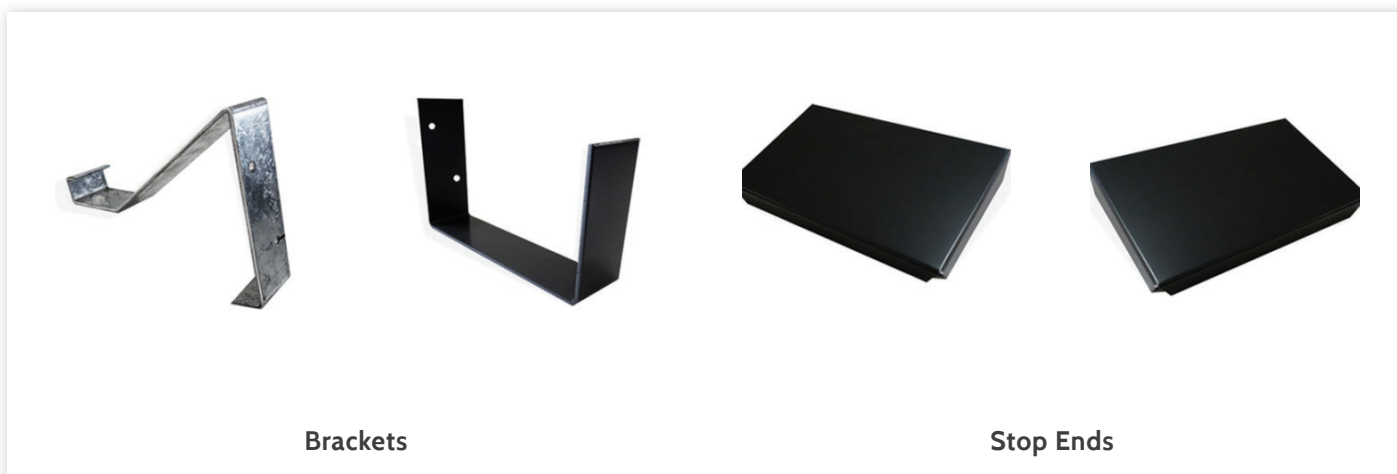

Low Front Commercial Eaves Gutter

With its clean lines and ability to keep rainwater from flowing back toward the roof, the Low Front Commercial Eaves Gutter is the right choice when you want clean lines and an attractive silhouette. There are no slots on the front of the gutter because the excess water can flow over the low front, preventing water from entering the building or roof cavity.

Low Front Commercial Eaves Gutters are available in a wide range of Colorbond® colours to suit any building, or with an unpainted finish that's easy to paint.

Accessories

Brackets

Stop Ends