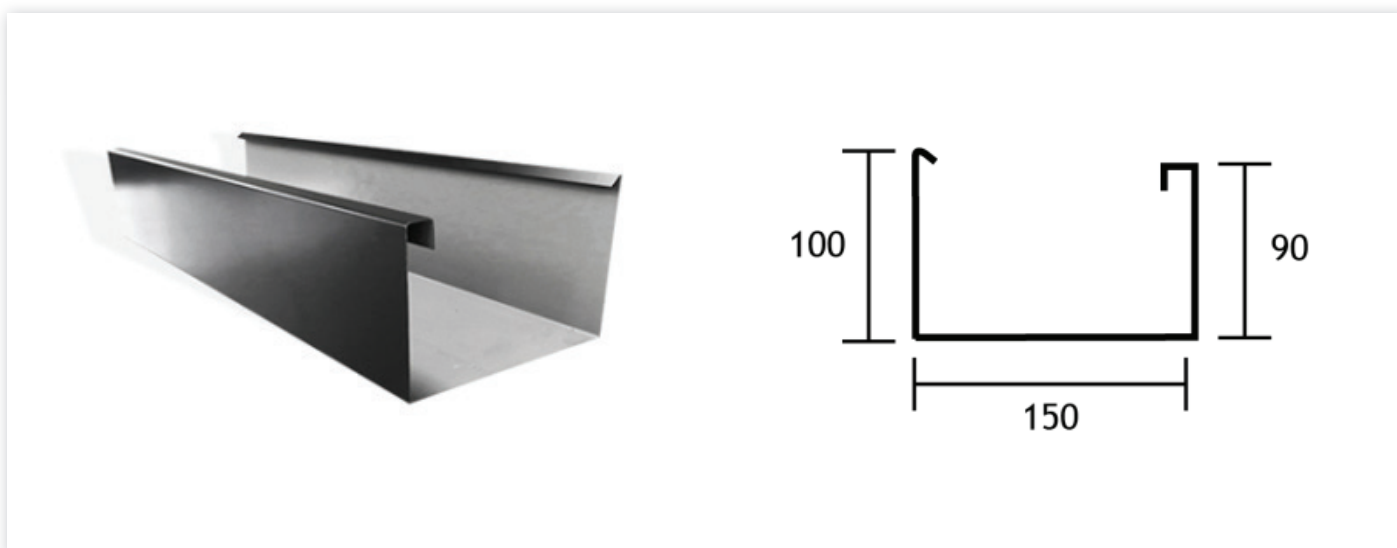

Low Front Commercial Eaves Gutter

With its clean lines and ability to keep rainwater from flowing back toward the roof, the Low Front Commercial Eaves Gutter is the right choice when you want clean lines and an attractive silhouette. There are no slots on the front of the gutter because the excess water can flow over the low front, preventing water from entering the building or roof cavity.

Low Front Commercial Eaves Gutters are available in a wide range of Colorbond® colours to suit any building, or with an unpainted finish that's easy to paint.

Accessories

Brackets

Stop Ends